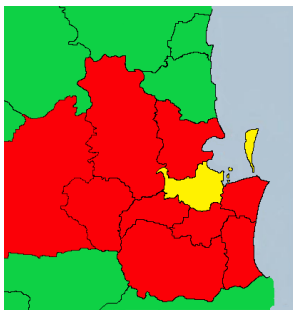

# COVID - 19

August 2020						
SUN	MON	TUE	WED	THU	FRI	SAT
						1
2	3	4	5	6	7	8
9	10	11	12	13	14	15
16	17	18	19	20	21	22
23	24	25	26	27	28	29
30	31					

**Queensland. Brisbane City.**

**Did you go here?**

**13 August to 17 August.**

**30 August 2020. 12 noon.**

There is more COVID - 19 in lots of places.

Queensland Health asks some people to get a test.

Do you have signs of COVID - 19?  
Read page 21 for the signs.

You may only have a

- runny nose
- a bit of a scratchy throat.

**Did you go here?**

There is a long long list of places to check.

They are in 3 books this week.

Were you there at the

- same place
- at the same time?