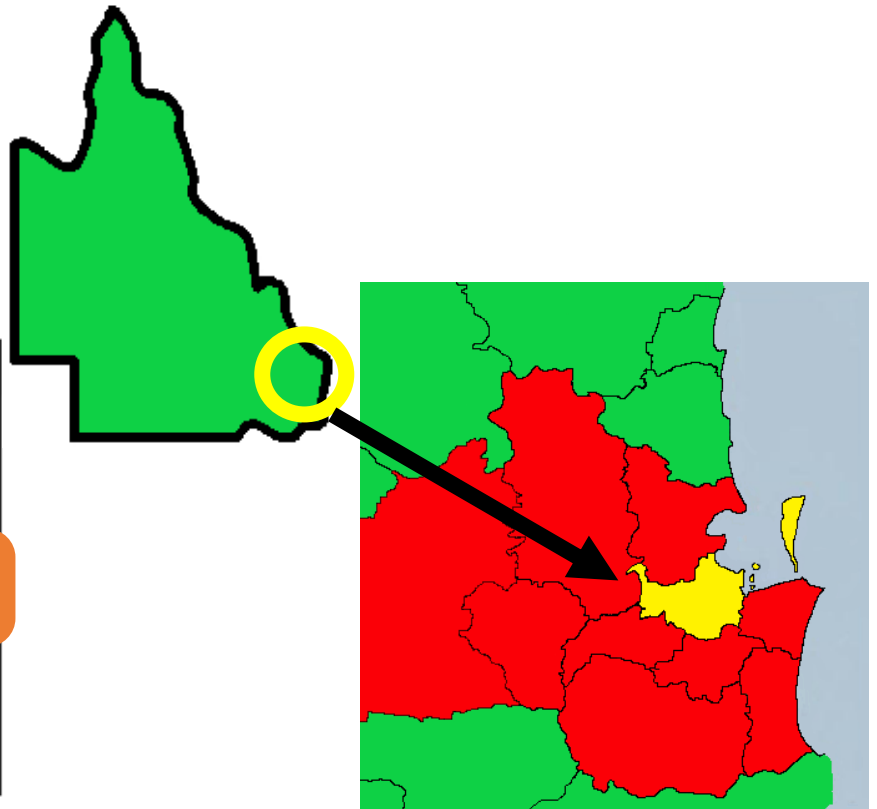

# COVID - 19

August 2020						
SUN	MON	TUE	WED	THU	FRI	SAT
						1
2	3	4	5	6	7	8
9	10	11	12	13	14	15
16	17	18	19	20	21	22
23	24	25	26	27	28	29
30	31					

**Queensland. Brisbane City.**

**Did you go here?**

**13 August to 17 August.**

**30 August 2020. 12 noon.**

There is more COVID - 19 in lots of places.

Queensland Health asks some people to get a test.

Do you have signs of COVID - 19?  
Read page 21 for the signs.