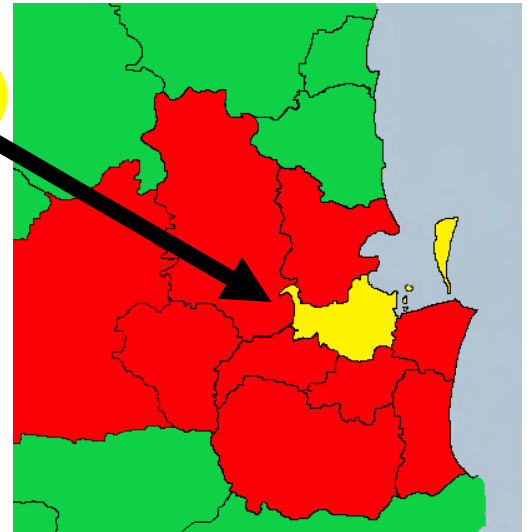

# COVID - 19

August 2020						
SUN	MON	TUE	WED	THU	FRI	SAT
						1
2	3	4	5	6	7	8
9	10	11	12	13	14	15
16	17	18	19	20	21	22
23	24	25	26	27	28	29
30	31					

**Queensland. Brisbane City.**

**Did you go here?**

**22 August to 27 August.**

**30 August 2020. 12 noon.**

There is more COVID - 19 in lots of places.

Queensland Health asks some people to get a test.

Do you have signs of COVID - 19?

Read page 14 for the signs.