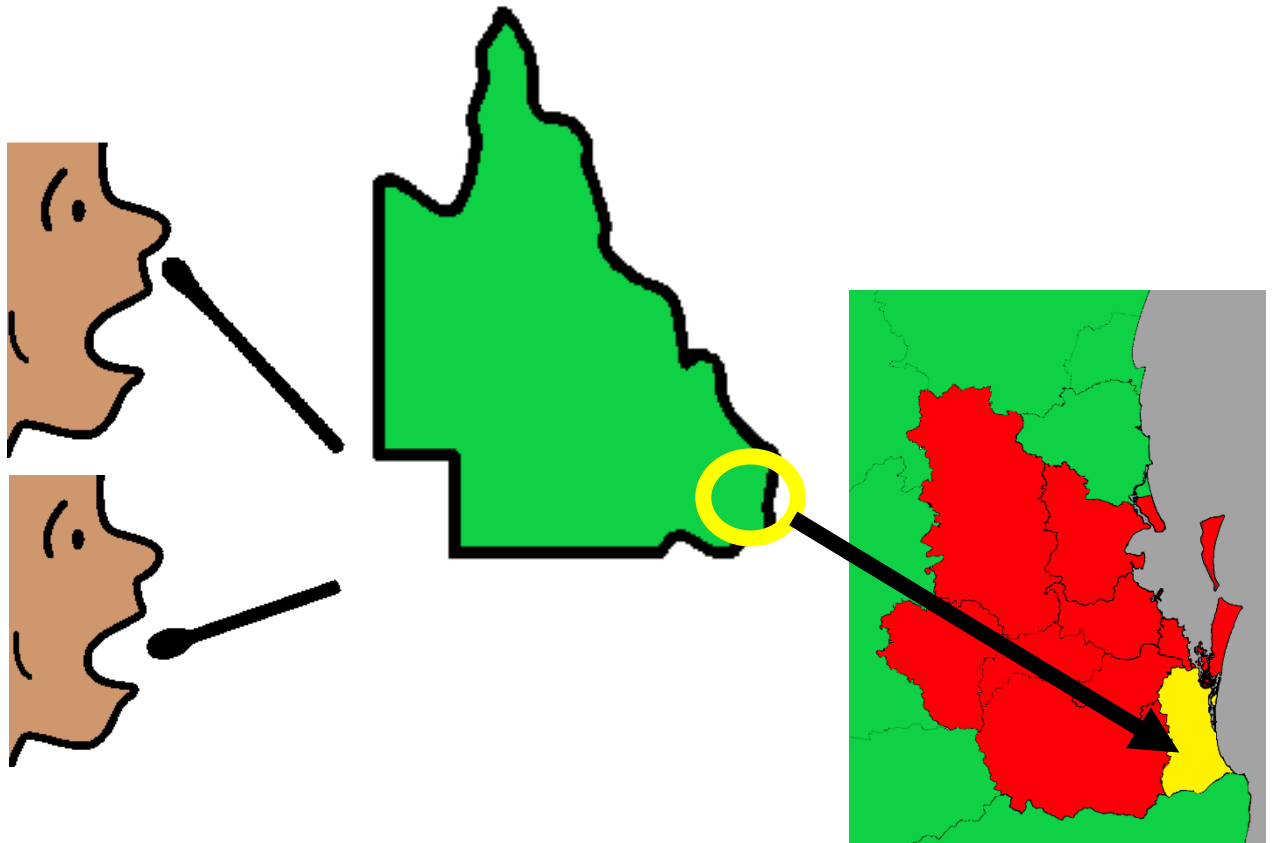

COVID - 19

Queensland. Gold Coast.

Did you go here?

15 August to 26 August.

30 August 2020. 12 noon.

There is more COVID - 19 in lots of places.

Queensland Health asks some people to get a test.

Do you have signs of COVID - 19?
Read page 19 for the signs.

You may only have a

- runny nose
- a bit of a scratchy throat.

Did you go here?

There is a list of places to check.

There are in the Gold Coast area.

Were you there at the

- same place
- at the same time?

You may need to get a test.