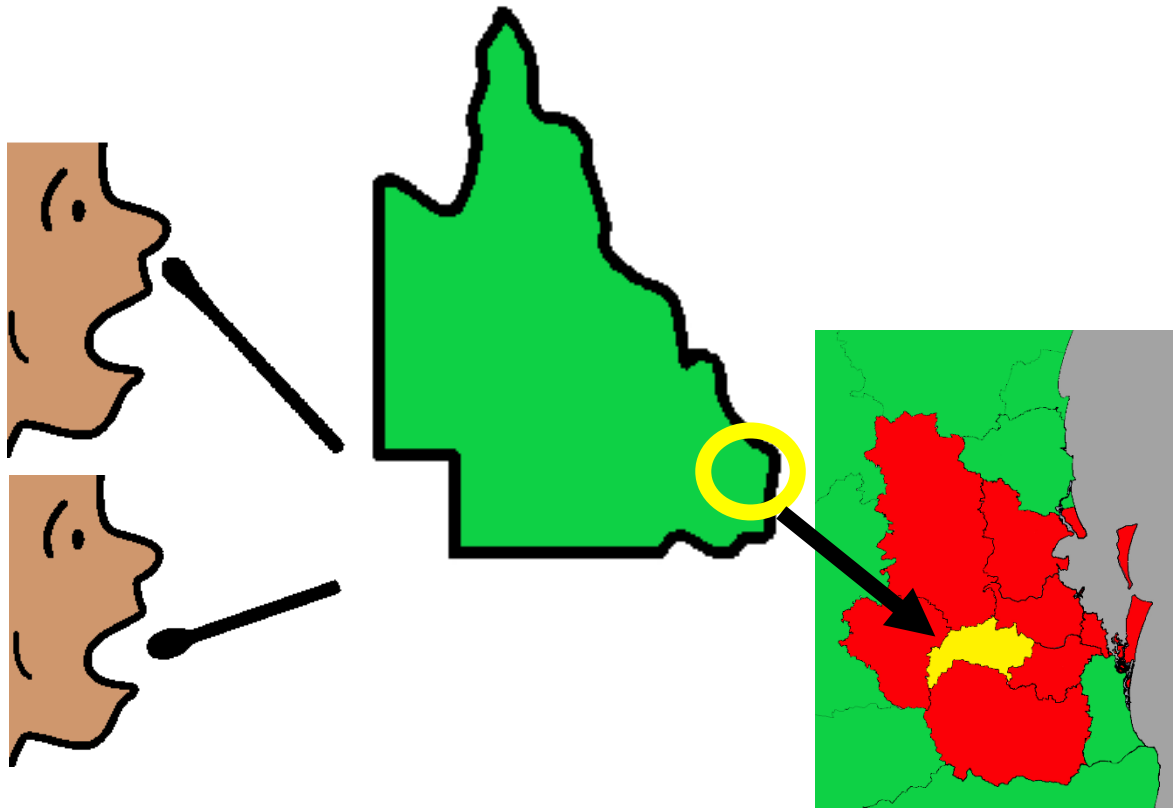

COVID - 19

Queensland. Ipswich

Did you go here?

16 August to 21 August

30 August 2020. 12 noon.

There is more COVID - 19 in lots of places.

Queensland Health asks some people to get a test.

Do you have signs of COVID - 19?