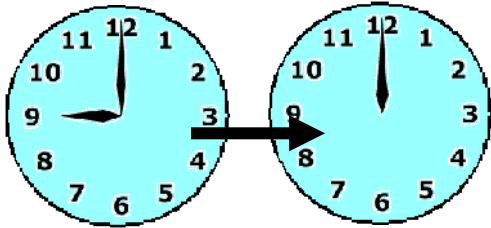

In the morning.