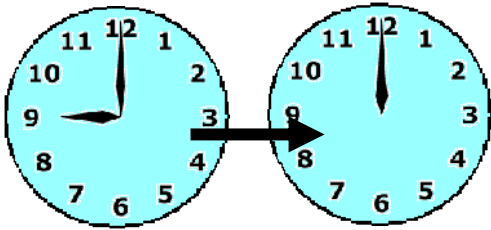

You may need to get a test.

August 2020						
SUN	MON	TUE	WED	THU	FRI	SAT
						1
2	3	4	5	6	7	8
	10	11	12	13	14	15
16	17	18	19	20	21	22
	24	25	26	27	28	29
30	31					

Sunday 16 August

Jamaica Blue coffee shop.
Ipswich.