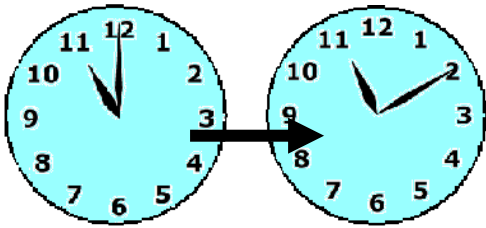

11 am to 11:10 am.