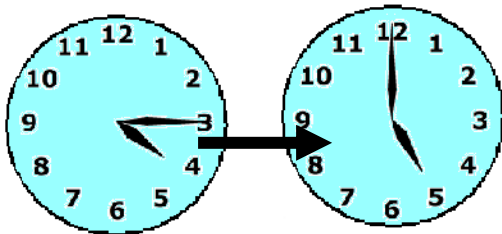

USQ Campus Café.

Springfield.

12:05 pm to 12:13 pm.

August 2020						
SUN	MON	TUE	WED	THU	FRI	SAT
						1
2	3	4	5	6	7	8
9	10	11	12	13	14	15
16	17	18	19	20	21	22
23	24	25	26	27	28	29
30	31					

Friday 21 August

Orion Nail Bar.

Springfield.

4:15 pm to 5 pm.

COVID - 19

Look for the signs.

fever

red face

shivers