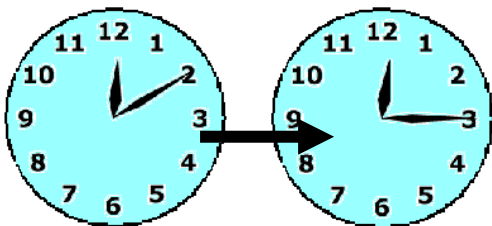

12:10 am to 12:15 pm.

Costco Bundamba self service fuel station

Bundamba

In the afternoon.

August 2020						
SUN	MON	TUE	WED	THU	FRI	SAT
						1
2	3	4	5	6	7	8
9	10	11	12	13	14	15
16	17	18	19	20	21	22
23	24	25	26	27	28	29
30	31					